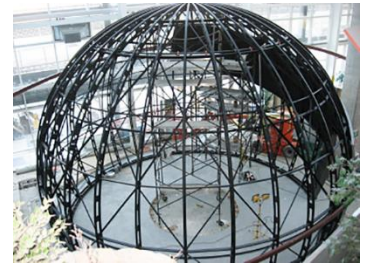

➤ Our Own Perforated FRP Projection Dome

Our FRP Permanent domes are carefully-formed FRP segments with millions of small holes. The holes allow sound and air to flow unimpeded to the audience. The reflectivity of the paint on the sheets is carefully matched with the projectors to be used in it. FRP domes are the best low cost fixed dome solution for small and medium size planetariums up to 12meter.