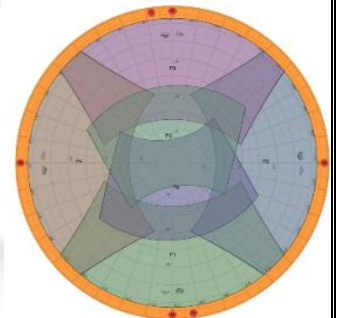

SkyVision 2D/3D Planetarium Projection Systems [Sky-Skan International GmbH](http://www.sky-skan.com)

Sky-Skan desires the Planetarium should have the best possible projection technology for the best possible image quality. That quality is determined by careful consideration of a number of technical factors.

Our DigitalSky planetarium systems are ideal for museums, k-12 schools, universities and others. We carefully integrate all elements—from dome to seating and computers to projectors—so that your audience can enjoy a seamless, natural experience, barely aware of the technology. We specialize in creating seamless visualizations of unmatched accuracy and beauty. Your universe awaits! Learn more.