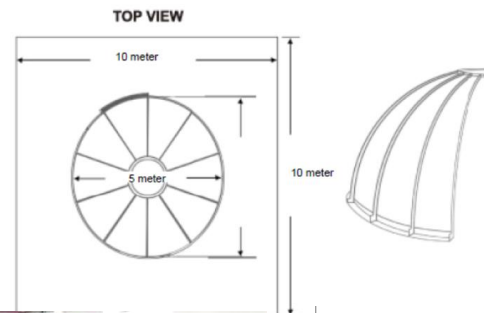

➤ Our Own Perforated FRP Projection Dome

Our FRP Permanent domes are carefully-formed FRP segments with millions of small holes. The holes allow sound and air to flow unimpeded to the audience. The reflectivity of the paint on the sheets is carefully matched with the projectors to be used in it. FRP domes are the best low cost fixed dome solution for small and medium size planetariums up to 12meter.